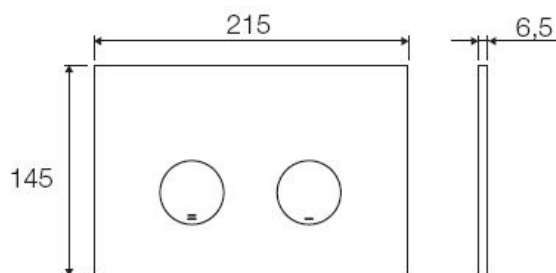

TECHNICAL SCHEDULE

Valsir Tropea S Mechanical Push Plate, ABS push plate with round buttons, white

VS0869301

Inspirational + European + Bathroomware