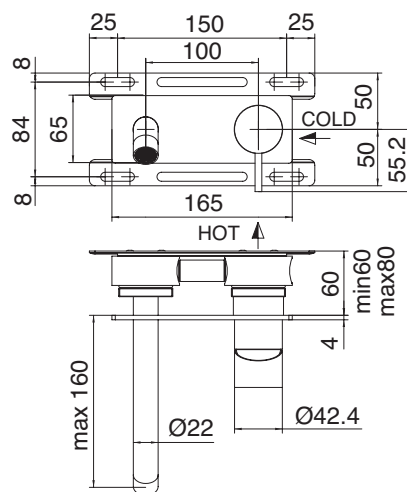

Z316

BUILT IN BASIN TRIM SET W PLATE/HANDLE/160MM SPOUT (REQUIRES INWALL BODY)

PRODUCT: 3300A113A00SS

CONSTRUCTION: 316 Stainless Steel
PRESSURE: Mains Pressure Only
MAX OPERATING PRESSURE (KPA): 500
MIN OPERATING PRESSURE (KPA): 50
RECOMMENDED WORKING PRESSURE (KPA): 350
SIZE (MM): 160
WATER CONSUMPTION (L/MIN): 5L
WELS RATING: 5 Star
WARRANTY: 10 years (2 years labour)
LEAD FREE: Yes

FEATURES

- Made from 316 Stainless Steel
- Available in 7 colours (some by special order).
- Inwall body sold separately
- Household pressure must be limited to 500kPa
- Made in Italy

NOTES

- Requires concealed valve sold separately: 3300B113A00SS

AVAILABLE FINISHES*:

Brushed
Stainless
Steel
Code: SS

Gunmetal
Code: GM

Black[^]
Code: BK

White Gold[^]
Code: WG

Cognac[^]
Code: CC

Copper[^]
Code: BC

Copper
Bronze[^]
Code: CB

[^] Indicates special order only — no held stock.