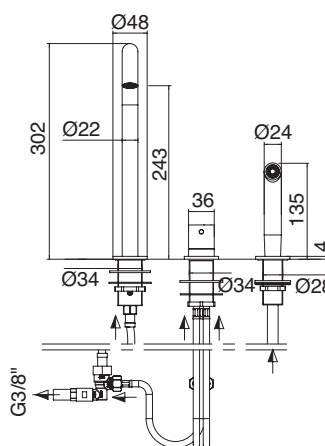

Z316

DECK MOUNTED SINK MIXER & SPOUT WITH SEPARATE HAND SPRAY

PRODUCT: 33001101A03SS

CONSTRUCTION: 316 Stainless Steel

PRESSURE: Mains Pressure Only

MAX OPERATING PRESSURE (KPA): 500

MIN OPERATING PRESSURE (KPA): 50

RECOMMENDED WORKING PRESSURE (KPA): 350

SIZE (MM): 243

WATER CONSUMPTION (L/MIN): 5L

WELS RATING: 5 Star

WARRANTY: 10 years (2 years labour)

LEAD FREE: Yes

FEATURES

- Made from 316 Stainless Steel
- Available in 7 colours (some by special order)
- Household pressure must be limited to 500kPa
- Made in Italy

AVAILABLE FINISHES*:

Brushed
Stainless
Steel
Code: SS

Gunmetal
Code: GM

Black[^]
Code: BK

White Gold[^]
Code: WG

Cognac[^]
Code: CC

Copper[^]
Code: BC

Copper
Bronze[^]
Code: CB

[^] Indicates special order only — no held stock.