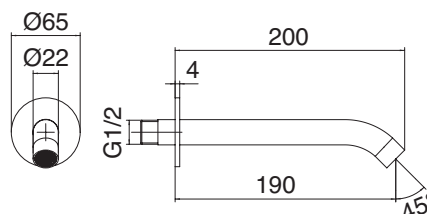

Z316

WALL MOUNTED BATH TUB SPOUT 190MM

PRODUCT: 3300V403ALOSS

CONSTRUCTION: 316 Stainless Steel
PRESSURE: Mains Pressure Only
MAX OPERATING PRESSURE (KPA): 500
MIN OPERATING PRESSURE (KPA): 50
RECOMMENDED WORKING PRESSURE (KPA): 350
SIZE (MM): 190
WATER CONSUMPTION (L/MIN):
WELS RATING:
WARRANTY: 10 years (2 years labour)
LEAD FREE: Yes

FEATURES

- Made from 316 Stainless Steel
- Available in 7 colours (some by special order)
- Household pressure must be limited to 500kPa
- Made in Italy