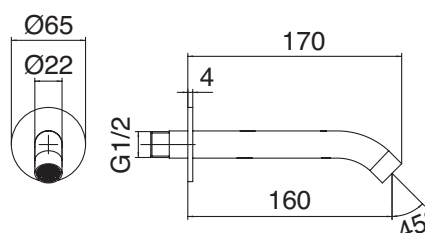

Z316

WALL MOUNTED BATH TUB SPOUT 160MM

PRODUCT: 3300V403A00SS

CONSTRUCTION: 316 Stainless Steel
PRESSURE: Mains Pressure Only
MAX OPERATING PRESSURE (KPA): 500
MIN OPERATING PRESSURE (KPA): 50
RECOMMENDED WORKING PRESSURE (KPA): 350
SIZE (MM): 160
WATER CONSUMPTION (L/MIN):
WELS RATING:
WARRANTY: 10 years (2 years labour)
LEAD FREE: Yes

FEATURES

- Made from 316 Stainless Steel
- Available in 7 colours (some by special order)
- Household pressure must be limited to 500kPa
- Made in Italy