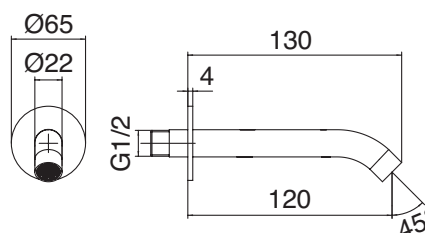

Z316

WALL MOUNTED BATH TUB SPOUT 120MM

PRODUCT: 3300V403A01SS

CONSTRUCTION: 316 Stainless Steel
PRESSURE: Mains Pressure Only
MAX OPERATING PRESSURE (KPA): 500
MIN OPERATING PRESSURE (KPA): 50
RECOMMENDED WORKING PRESSURE (KPA): 350
SIZE (MM): 120
WATER CONSUMPTION (L/MIN):
WELS RATING:
WARRANTY: 10 years (2 years labour)
LEAD FREE: Yes

FEATURES

- Made from 316 Stainless Steel
- Household pressure must be limited to 500kPa
- Available in 7 finishes
- Made in Italy