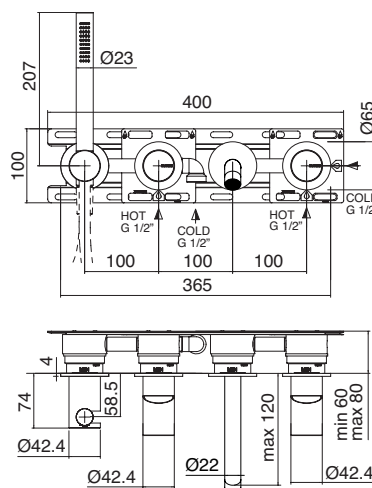

Z316

BUILT-IN BATH SET TRIM KIT W 2 MIXERS & 120MM SPOUT (REQUIRES INWALL BODY & HOSE)

PRODUCT: 3300J401AA1SS

CONSTRUCTION: 316 Stainless Steel
PRESSURE: Mains Pressure Only
MAX OPERATING PRESSURE (KPA): 500
MIN OPERATING PRESSURE (KPA): 50
RECOMMENDED WORKING PRESSURE (KPA): 350
SIZE (MM): 120
WATER CONSUMPTION (L/MIN): 17
WELS RATING: 0
WARRANTY: 10 years (2 years labour)
LEAD FREE: Yes

FEATURES

- Made from 316 Stainless Steel
- Inwall body and hose sold separately
- Available in 7 colours (some by special order)
- Household pressure must be limited to 500kPa
- Made in Italy

NOTES

- Requires concealed valve sold separately: 3300i401ABOSS + hose