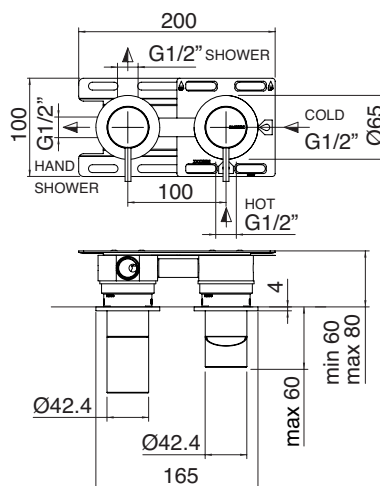

Z316

SHOWER MIXER TRIM KIT FOR 2 WAY DIVERTER W NO PLATE (REQUIRES INWALL BODY)

PRODUCT: 3300A401AA0SS

CONSTRUCTION: 316 Stainless Steel
PRESSURE: Mains Pressure Only
MAX OPERATING PRESSURE (KPA): 500
MIN OPERATING PRESSURE (KPA): 50
RECOMMENDED WORKING PRESSURE (KPA): 350
SIZE (MM):
WATER CONSUMPTION (L/MIN):
WELS RATING:
WARRANTY: 10 years (2 years labour)
LEAD FREE: Yes

FEATURES

- Made from 316 Stainless Steel
- Available in 7 colours (some by special order)
- Inwall body sold separately
- Household pressure must be limited to 500kPa
- Made in Italy

NOTES

- Requires concealed valve sold separately: 3300B401A00SS

AVAILABLE FINISHES*:

Brushed Stainless Steel
Code: SS

Gunmetal
Code: GM

Black[^]
Code: BK

White Gold[^]
Code: WG

Cognac[^]
Code: CC

Copper[^]
Code: BC

Copper Bronze[^]
Code: CB

[^] Indicates special order only — no held stock.