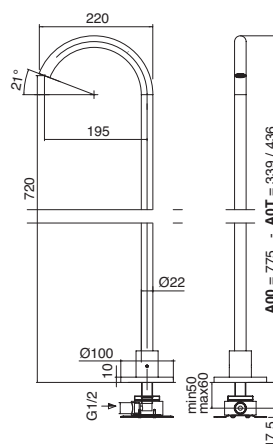

Z316

BATHSPOUT & TRIM 720MM HEIGHT TO SPOUT OUTLET (REQUIRES MOUNTING KIT)

PRODUCT: 3300V099A00SS | 3300V099A00BC | 3300V099A00CC | 3300V099A0TGM

3300V099A0TBK | 3300V099A0TWG | 3300V099A0TCB

CONSTRUCTION: 316 Stainless Steel

PRESSURE: Mains Pressure Only

MAX OPERATING PRESSURE (KPA): 500

MIN OPERATING PRESSURE (KPA): 50

RECOMMENDED WORKING PRESSURE (KPA): 350

SIZE (MM): 720

WATER CONSUMPTION (L/MIN):

WELS RATING:

WARRANTY: 10 years (2 years labour)

LEAD FREE: Yes

FEATURES

- Made from 316 Stainless Steel
- Requires mounting kit and hose, sold separately
- Household pressure must be limited to 500kPa
- AOT version made of two joined parts
- Non-swivel spout
- Made in Italy

NOTES

- Requires concealed valve sold separately: 3300B099A00 + hose

AVAILABLE FINISHES*:

Brushed
Stainless
Steel
Code: SS

Gunmetal
Code: GM

Black[^]
Code: BK

White Gold[^]
Code: WG

Cognac[^]
Code: CC

Copper[^]
Code: BC

Copper
Bronze[^]
Code: CB

[^] Indicates special order only — no held stock.