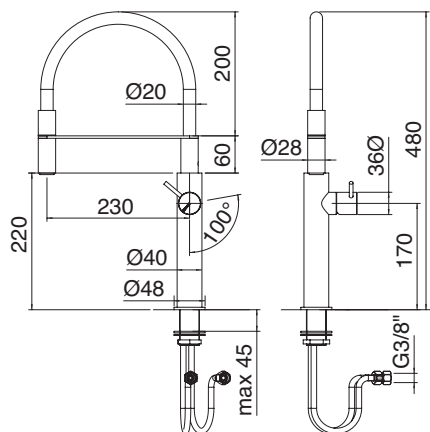

Z316

SINGLE LEVER SINK MIXER WITH FLEXIBLE HOSE

PRODUCT: 33001101A04SS

CONSTRUCTION: 316 Stainless Steel
PRESSURE: Mains Pressure Only
MAX OPERATING PRESSURE (KPA): 500
MIN OPERATING PRESSURE (KPA): 50
RECOMMENDED WORKING PRESSURE (KPA): 350
SIZE (MM): 220
WATER CONSUMPTION (L/MIN): 5L
WELS RATING: 5 Star
WARRANTY: 10 years (2 years labour)
LEAD FREE: Yes

FEATURES

- Made from 316 Stainless Steel
- Available in 7 colours (some by special order)
- Household pressure must be limited to 500kPa
- Made in Italy

AVAILABLE FINISHES*:

Brushed Stainless Steel
Code: SS

Gunmetal
Code: GM

Black[^]
Code: BK

White Gold[^]
Code: WG

Cognac[^]
Code: CC

Copper[^]
Code: BC

Copper Bronze[^]
Code: CB

[^] Indicates special order only — no held stock.