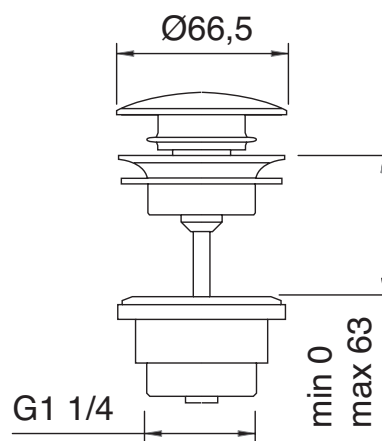

POP UP WASTE

PRODUCT: 3300K302A00SS

CONSTRUCTION: 316 Stainless Steel

PRESSURE:

MAX OPERATING PRESSURE (KPA):

MIN OPERATING PRESSURE (KPA):

RECOMMENDED WORKING PRESSURE (KPA): 350

SIZE (MM):

WATER CONSUMPTION (L/MIN):

WELS RATING:

WARRANTY: 10 years (2 years labour)

LEAD FREE: Yes

FEATURES

- Made from 316 Stainless Steel
- Available in 7 colours (some by special order)
- Made in Italy

AVAILABLE FINISHES*:

Brushed
Stainless
Steel
Code: SS

Gunmetal
Code: GM

Black[^]
Code: BK

White Gold[^]
Code: WG

Cognac[^]
Code: CC

Copper[^]
Code: BC

Copper
Bronze[^]
Code: CB

[^] Indicates special order only — no held stock.