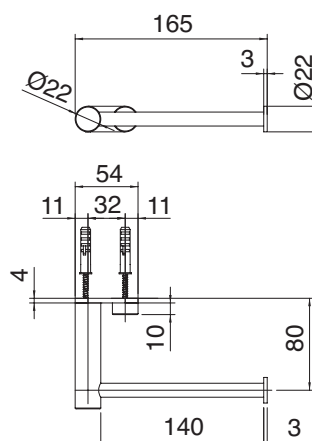

TOILET ROLL HOLDER

PRODUCT: 33A06500A00SS

CONSTRUCTION: 316 Stainless Steel

SIZE (MM): 165 wide

WARRANTY: 10 years (2 years labour)

LEAD FREE: Yes

FEATURES

- Made from 316 Stainless Steel
- Available in 7 colours (some by special order)
- Made in Italy

AVAILABLE FINISHES*:

Brushed
Stainless
Steel
Code: SS

Gunmetal
Code: GM

Black[^]
Code: BK

White Gold[^]
Code: WG

Cognac[^]
Code: CC

Copper[^]
Code: BC

Copper
Bronze[^]
Code: CB

[^] Indicates special order only — no held stock.