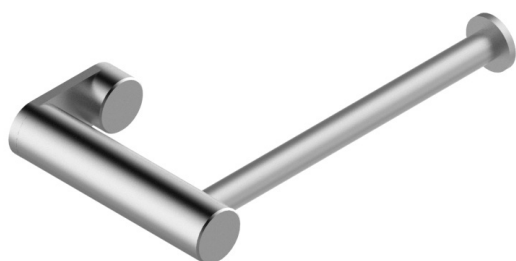

TOILET ROLL HOLDER

PRODUCT: 33A06500A00SS

CONSTRUCTION: 316 Stainless Steel

SIZE (MM): 165 wide

WARRANTY: 10 years (2 years labour)

LEAD FREE: Yes

FEATURES

- Made from 316 Stainless Steel
- Available in 7 colours (some by special order)
- Made in Italy

AVAILABLE FINISHES*:

Brushed
Stainless
Steel
Code: SS

Gunmetal
Code: GM

Black[^]
Code: BK

White Gold[^]
Code: WG

Cognac[^]
Code: CC

Copper[^]
Code: BC

Copper
Bronze[^]
Code: CB

[^] Indicates special order only — no held stock.