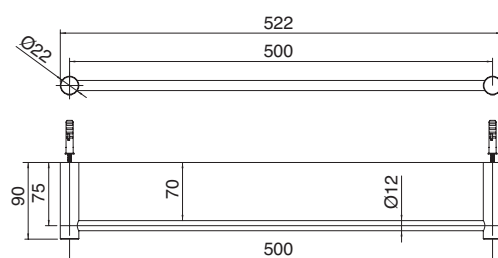

TOWEL HOLDER 500MM

PRODUCT: 33A06001A00SS

CONSTRUCTION: 316 Stainless Steel

SIZE (MM): 500

WARRANTY: 10 years (2 years labour)

LEAD FREE: Yes

FEATURES

- Made from 316 Stainless Steel
- Available in 7 colours (some by special order)
- Made in Italy

AVAILABLE FINISHES*:

Brushed
Stainless
Steel
Code: SS

Gunmetal
Code: GM

Black[^]
Code: BK

White Gold[^]
Code: WG

Cognac[^]
Code: CC

Copper[^]
Code: BC

Copper
Bronze[^]
Code: CB

[^] Indicates special order only — no held stock.